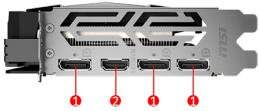

CONNECTIONS

1. DisplayPort
2. HDMI™

FEATURES

MSI Afterburner

The ultimate overclocking software with advanced control options and real-time hardware monitor.

ZERO FROZR

Eliminates fan noise by stopping the fans in low-load situations so you can focus on your game.

NVIDIA G-SYNC™

Gives you more of what you want in a gaming experience. Incredibly smooth, tear-free gameplay at refresh rates up to 240 Hz.

TORX FAN 3.0

Award-winning fan design combining two different fin designs for cool & quiet gaming.

Mastery of Aerodynamics

Using groundbreaking aerodynamic techniques, the heatsink is optimized for efficient heat dissipation.

DRAGON CENTER

A consolidated platform that offers all software including MYSTIC LIGHT functionality for your MSI Gaming product.