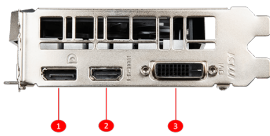

CONNECTIONS

1. DisplayPort
2. HDMI™
3. DVI-D

FEATURES

MSI Afterburner

The ultimate overclocking software with advanced control options and real-time hardware monitor.

NVIDIA G-SYNC™

Gives you more of what you want in a gaming experience. Incredibly smooth, tear-free gameplay at refresh rates up to 240 Hz.