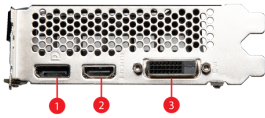

SPECIFICATIONS

Power connectors 6-pin x 1

CONNECTIONS

1. DisplayPort
2. HDMI™
3. DL-DVI-D

FEATURES

Dual Fan

Two fans and a huge heatsink ensure a cool and quiet experience for you.

Afterburner