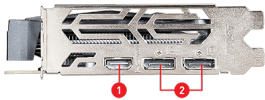

SPECIFICATIONS

Memory	4GB GDDR5
Grafik Motoru	NVIDIA® GeForce® GTX 1650
Veriyolu Standardı	PCI Express x16 3.0
Bellek Arayüzü	128-bit
Çekirdek Hızı(MHz)	Boost: 1860 MHz
Bellek Hızı(MHz)	8 Gbps
Maximum Displays	3
Power consumption (W)	75 W
Output	DisplayPort x 2 (v1.4) / HDMI™ 2.0b x 1
HDCP Desteği	2.2
Recommended Power Supply (W)	300 W
Digital Maximum Resolution	7680 x 4320
DirectX Desteği	12 API
OpenGL Desteği	4.5
Boyutlar (mm)	259 x 143 x 42 mm
Ağırlık	585 g / 1196 g

CONNECTIONS

1. HDMI™
2. DisplayPort

FEATURES

MSI Afterburner

The ultimate overclocking software with advanced control options and real-time hardware monitor.

ZERO FROZR

Eliminates fan noise by stopping the fans in low-load situations so you can focus on your game.

NVIDIA G-SYNC™

Gives you more of what you want in a gaming experience. Incredibly smooth, tear-free gameplay at refresh rates up to 240 Hz.

TORX FAN 3.0

Award-winning fan design combining two different fin designs for cool & quiet gaming.