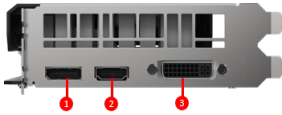

CONNECTIONS

1. DisplayPort
2. HDMI™
3. DL-DVI-D

FEATURES

MSI Afterburner

The ultimate overclocking software with advanced control options and real-time hardware monitor.

NVIDIA G-SYNC™

Gives you more of what you want in a gaming experience. Incredibly smooth, tear-free gameplay at refresh rates up to 240 Hz.