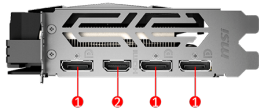

CONNECTIONS

1. DisplayPort
2. HDMI™

FEATURES

MSI Afterburner

The ultimate overclocking software with advanced control options and real-time hardware monitor.

ZERO FROZR

Eliminates fan noise by stopping the fans in low-load situations so you can focus on your game.

NVIDIA G-SYNC™

Gives you more of what you want in a gaming experience. Incredibly smooth, tear-free gameplay at refresh rates up to 240 Hz.

TORX FAN 3.0

Award-winning fan design combining two different fin designs for cool & quiet gaming.

Mastery of Aerodynamics

Using groundbreaking aerodynamic techniques, the heatsink is optimized for efficient heat dissipation.

DRAGON CENTER

A consolidated platform that offers all software including MYSTIC LIGHT functionality for your MSI Gaming product.