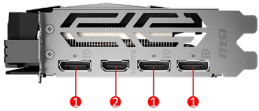

CONNECTIONS

1. DisplayPort
2. HDMI™

FEATURES

MSI Afterburner

The ultimate overclocking software with advanced control options and real-time hardware monitor.

ZERO FROZR

Eliminates fan noise by stopping the fans in low-load situations so you can focus on your game.

NVIDIA G-SYNC™

Gives you more of what you want in a gaming experience. Incredibly smooth, tear-free gameplay at refresh rates up to 240 Hz.

TORX FAN 3.0

Award-winning fan design combining two different fin designs for cool & quiet gaming.

Mastery of Aerodynamics

Using groundbreaking aerodynamic techniques, the heatsink is optimized for efficient heat dissipation.

DRAGON CENTER

A consolidated platform that offers all software including MYSTIC LIGHT functionality for your MSI Gaming product.