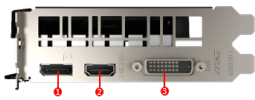

CONNECTIONS

1. DisplayPort
2. HDMI™
3. DVI-D

FEATURES

MSI Afterburner

The ultimate overclocking software with advanced control options and real-time hardware monitor.

NVIDIA G-SYNC™

Gives you more of what you want in a gaming experience. Incredibly smooth, tear-free gameplay at refresh rates up to 240 Hz.