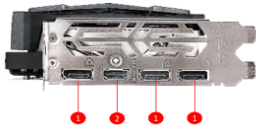

TORX FAN 3.0

Award-winning fan design combining two different fin designs for cool & quiet gaming.

Mastery of Aerodynamics

Using groundbreaking aerodynamic techniques, the heatsink is optimized for efficient heat dissipation.

CONNECTIONS

1. DisplayPort
2. HDMI™