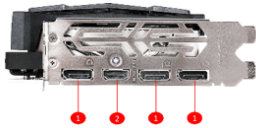

SPECIFICATIONS

Memory	6GB GDDR6
Grafik Motoru	NVIDIA® GeForce® GTX 1660 SUPER™
Veriyolu Standardı	PCI Express x16 3.0
Bellek Arayüzü	192-bit
Çekirdek Hızı(MHz)	Boost: 1830 MHz
Bellek Hızı(MHz)	14 Gbps
Maximum Displays	4
Output	DisplayPort x 3 (v1.4) / HDMI™ 2.0b x 1
Power consumption (W)	125 W
HDCP Desteği	2.2
Virtual Reality Ready	Y
Digital Maximum Resolution	7680x4320
Recommended Power Supply (W)	450 W
DirectX Desteği	12 API
OpenGL Desteği	4.6
Boyutlar (mm)	248 x 128 x 52 mm
Ağırlık	974g / 1519g

CONNECTIONS

1. DisplayPort
2. HDMI™

FEATURES

MSI Afterburner

The ultimate overclocking software with advanced control options and real-time hardware monitor.

ZERO FROZR

Eliminates fan noise by stopping the fans in low-load situations so you can focus on your game.

TORX FAN 3.0

Award-winning fan design combining two different fin designs for cool & quiet gaming.

Mastery of Aerodynamics

Using groundbreaking aerodynamic techniques, the heatsink is optimized for efficient heat dissipation.