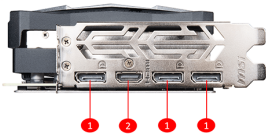

CONNECTIONS

1. DisplayPort
2. HDMI™

FEATURES

MSI Afterburner

The ultimate overclocking software with advanced control options and real-time hardware monitor.

ZERO FROZR

Eliminates fan noise by stopping the fans in low-load situations so you can focus on your game.

TORX FAN 3.0

Award-winning fan design combining two different fin designs for cool & quiet gaming.

Mastery of Aerodynamics

Using groundbreaking aerodynamic techniques, the heatsink is optimized for efficient heat dissipation.