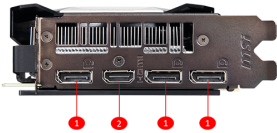

CONNECTIONS

1. DisplayPort
2. HDMI™

FEATURES

MSI Afterburner

The ultimate overclocking software with advanced control options and real-time hardware monitor.

NVIDIA G-SYNC™

Gives you more of what you want in a gaming experience. Incredibly smooth, tear-free gameplay at refresh rates up to 240 Hz.