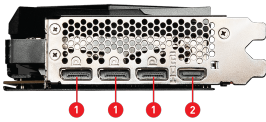

SPECIFICATIONS

Memory	8GB GDDR6
Grafik Motoru	NVIDIA® GeForce RTX™ 3050
Veriyolu Standardı	PCI Express® Gen 4.0 x8
Bellek Arayüzü	128-bit
Çekirdek Hızı(MHz)	Boost: 1807 MHz
Bellek Hızı(MHz)	14 Gbps
Maximum Displays	4
Output	DisplayPort x 3 (v1.4a) HDMI™ x 1 (Supports 4K@120Hz/8K@60Hz and VRR as specified in HDMI™ 2.1)
Power consumption (W)	130 W
HDCP Desteği	Y
Digital Maximum Resolution	7680x4320
Recommended Power Supply (W)	550 W
DirectX Desteği	12 API
Boyutlar (mm)	278 x 130 x 49 mm

CONNECTIONS

1. DisplayPort
2. HDMI™

FEATURES

TORX FAN 4.0

A masterpiece of teamwork, fan blades work in pairs to create unprecedented levels of focused air pressure.

Core Pipe

Precision-machined heat pipes ensure max contact and spread heat along the full length of the heatsink.

Aluminum Backplate

Thermal pads beneath the sturdy metal backplate provide additional cooling.

Airflow Control

Don't sweat it, Airflow Control guides the air to exactly where it needs to be for maximum cooling.