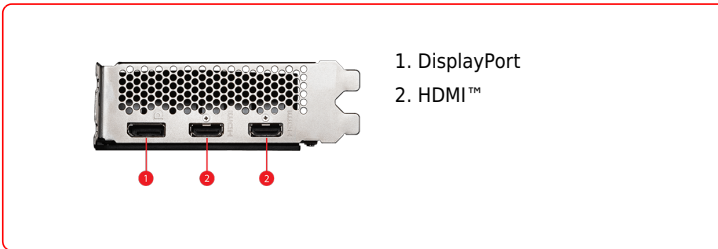

SPECIFICATIONS

Memory	6GB GDDR6
Grafik Motoru	NVIDIA® GeForce RTX™ 3050
Veriyolu Standardı	PCI Express® Gen 4 x16 (uses x8)
Bellek Arayüzü	96-bit
Çekirdek Hızı(MHz)	Boost: 1507 MHz
Bellek Hızı(MHz)	14 Gbps
Maximum Displays	3
HDCP Desteği	Y
Power consumption (W)	70 W
Output	DisplayPort x 1 (v1.4a) HDMI™ x 2 (Supports 4K@120Hz as specified in HDMI™ 2.1)
Recommended Power Supply (W)	300 W
Digital Maximum Resolution	7680x4320
DirectX Desteği	12 Ultimate
Boyutlar (mm)	205 x 109 x 42 mm

CONNECTIONS

FEATURES

Dual Fan

Two fans and a huge heatsink ensure a cool and quiet experience for you.

Reinforcing Backplate

The reinforcing backplate features a flow-through design that provides additional ventilation.