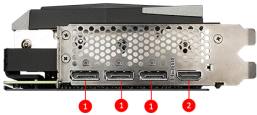

SPECIFICATIONS

Memory	8GB GDDR6
Grafik Motoru	NVIDIA® GeForce RTX™ 3060 Ti
Veriyolu Standardı	PCI Express® Gen 4
Bellek Arayüzü	256-bit
Çekirdek Hızı(MHz)	Boost: 1770 MHz
Bellek Hızı(MHz)	14 Gbps
Maximum Displays	4
Multi-GPU Technology	Y
Output	DisplayPort x 3 (v1.4a) HDMI™ x 1 (Supports 4K@120Hz as specified in HDMI™ 2.1)
Power consumption (W)	220W
HDCP Desteği	Y
Virtual Reality Ready	Y
Digital Maximum Resolution	7680x4320
Recommended Power Supply (W)	600W
DirectX Desteği	12 API
OpenGL Desteği	4.6
Boyutlar (mm)	278 x 131 x 51 mm
Ağırlık	1007g / 1596g

CONNECTIONS

1. DisplayPort
2. HDMI™

FEATURES

MSI Afterburner

The ultimate overclocking software with advanced control options and real-time hardware monitor.