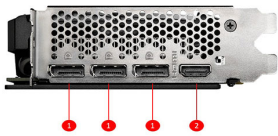

SPECIFICATIONS

Memory	12GB GDDR6
Grafik Motoru	NVIDIA® GeForce RTX™ 3060
Veriyolu Standardı	PCI Express® Gen 4
Bellek Arayüzü	192-bit
Çekirdek Hızı(MHz)	Boost: 1807 MHz
Bellek Hızı(MHz)	15 Gbps
Maximum Displays	4
Output	DisplayPort x 3 (v1.4) / HDMI™ x 1 (Supports 4K@120Hz as specified in HDMI™ 2.1)
HDCP Desteği	Y
Power consumption (W)	170W
Recommended Power Supply (W)	550W
Virtual Reality Ready	Y
Digital Maximum Resolution	7680 x 4320
DirectX Desteği	12 API
Boyutlar (mm)	235 x 124 x 42 mm

FEATURES

HYPER FROZR THERMAL DESIGN

An apex evolution of advanced thermal design that delivers unparalleled cooling and quiet operation.

CONNECTIONS

1. DisplayPort
2. HDMI™