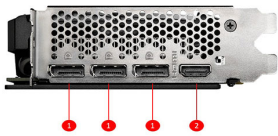

CONNECTIONS

1. DisplayPort
2. HDMI™