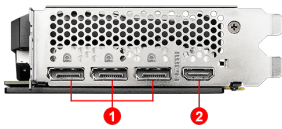

SPECIFICATIONS

Memory	12GB GDDR6
Grafik Motoru	NVIDIA® GeForce RTX™ RTX 3060
Veriyolu Standardı	PCI Express® Gen 4
Bellek Arayüzü	192-bit
Çekirdek Hızı(MHz)	Boost: 1807 MHz
Bellek Hızı(MHz)	15 Gbps
Maximum Displays	4
HDCP Desteği	Y
Power consumption (W)	170W
Output	DisplayPort x 3 (v1.4a) HDMI™ x 1 (Supports 4K@120Hz as specified in HDMI™ 2.1)
Recommended Power Supply (W)	550 W
DirectX Desteği	12 API
Boyutlar (mm)	305 x 120 x 42 mm

FEATURES

HYPER FROZR THERMAL DESIGN

An apex evolution of advanced thermal design that delivers unparalleled cooling and quiet operation.

CONNECTIONS

1. DisplayPort
2. HDMI™