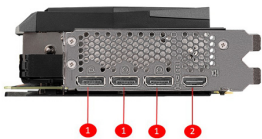

SPECIFICATIONS

Memory	24GB GDDR6X
Grafik Motoru	NVIDIA® GeForce RTX™ 3090 Ti
Veriyolu Standardı	PCI Express® Gen 4
Bellek Arayüzü	384-bit
Çekirdek Hızı(MHz)	Boost: 1860 MHz
Bellek Hızı(MHz)	21 Gbps
Maximum Displays	4
Power consumption (W)	450W
HDCP Desteği	Y
Output	DisplayPort x 3 (v1.4a) HDMI™ x 1 (Supports 4K 120Hz HDR, 8K 60Hz HDR and Variable Refresh Rate as specified in HDMI™ 2.1)
Virtual Reality Ready	Y
Digital Maximum Resolution	7680x4320
Recommended Power Supply (W)	850 W
DirectX Desteği	12 Ultimate
OpenGL Desteği	4.6
Boyutlar (mm)	325 x 140 x 62 mm
Ağırlık	1683g / 2636g

CONNECTIONS

1. DisplayPort
2. HDMI™

FEATURES

Mystic Light

Mystic Light gives you complete control of the RGB lighting for MSI devices and compatible RGB products.

TRI FROZR 2

TRI FROZR 2 offers the perfect balance between cool temperatures and quiet fans during endless gaming sessions.

Airflow Control

Don't sweat it, Airflow Control guides the air to exactly where it needs to be for maximum cooling.

Core Pipe

Precision-machined heat pipes ensure max contact and spread heat along the full length of the heatsink.