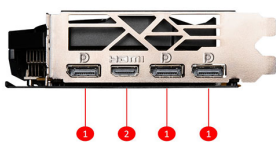

SPECIFICATIONS

Memory	8GB GDDR6
Power connectors	8-pin x 1
Grafik Motoru	NVIDIA® GeForce RTX™ 4060
Veriyolu Standardı	PCI Express® Gen 4 x 8
Bellek Arayüzü	128-bit
Çekirdek Hızı(MHz)	Extreme Performance: 2475MHz (MSI Center) Boost: 2460 MHz
Bellek Hızı(MHz)	17 Gbps
Maximum Displays	4
Power consumption (W)	115 W
Output	DisplayPort x 3 (v1.4a) HDMI™ x 1 (Supports 4K@120Hz HDR and 8K@60Hz HDR and Variable Refresh Rate (VRR) as specified in HDMI™ 2.1a)
HDCP Desteği	Y
Digital Maximum Resolution	7680 x 4320
Recommended Power Supply (W)	550 W
DirectX Desteği	12 Ultimate
Boyutlar (mm)	247 x 130 x 41 mm

CONNECTIONS

1. DisplayPort
2. HDMI™

FEATURES

TWIN FROZR 9

MSI's TWIN FROZR 9 thermal design enhances heat dissipation all around the graphics card.

TORX FAN 5.0

Fan blades linked by ring arcs and a fan cowl work together to stabilize and maintain high-pressure airflow.

Copper Baseplate

A solid nickel-plated copper baseplate transfers heat from the GPU to all heat pipes for better cooling.

Core Pipe

Precision-machined heat pipes ensure max contact to the GPU and spread heat along the full length of the heatsink.

Airflow Control

Don't sweat it, Airflow Control guides the air to exactly where it needs to be for maximum cooling.

Metal Backplate

A sturdy backplate helps to strengthen the graphics card while a flow-through design reduces trapped heat.