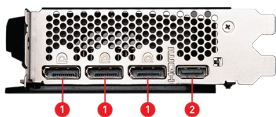

Reinforcing Backplate

The reinforcing backplate features a flow-through design that provides additional ventilation.

MSI Center

The exclusive MSI Center software lets you monitor, tweak and optimize MSI products in real-time.

CONNECTIONS

1. DisplayPort
2. HDMI™