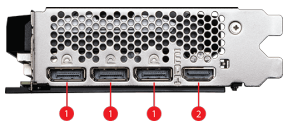

## CONNECTIONS

1. DisplayPort
2. HDMI™

### Core Pipe

Precision-machined heat pipes ensure max contact to the GPU and spread heat along the full length of the heatsink.