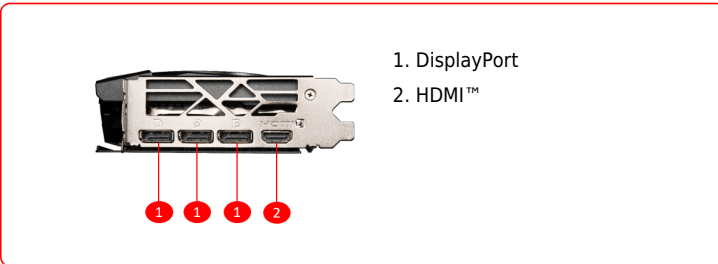

CONNECTIONS

FEATURES

- TRI FROZR 3**
Stay cool and quiet. MSI's TRI FROZR 3 thermal design enhances heat dissipation all around the graphics card.
- TORX FAN 5.0**
Fan blades linked by ring arcs and a fan cowl work together to stabilize and maintain high-pressure airflow.
- Airflow Control**
Sections of different heatsink fins disrupt unwanted airflow harmonics and reduce noise.
- Core Pipe**
Precision-machined heat pipes ensure max contact to the GPU and spread heat along the full length of the heatsink.
- Metal Backplate**
Thermal pads under the sturdy metal backplate provide additional cooling while the flow-through ventilation reduces trapped heat.
- Zero Frozr**
The fans completely stop when temperatures are relatively low, eliminating all noise.
- Copper Baseplate**
A solid nickel-plated copper baseplate transfers heat from the GPU to all heat pipes for better cooling.
- MSI Center**
The exclusive MSI Center software lets you monitor, tweak and optimize MSI products in real-time.