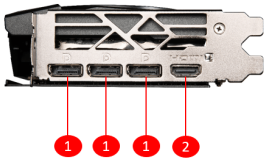

## CONNECTIONS

1. DisplayPort
2. HDMI™

### Core Pipe

Precision-machined heat pipes ensure max contact to the GPU and spread heat along the full length of the heatsink.