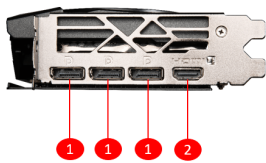

## CONNECTIONS

1. DisplayPort
2. HDMI™

### TORX FAN 5.0

Fan blades linked by ring arcs and a fan cowl work together to stabilize and maintain high-pressure airflow.

### Core Pipe

Precision-machined heat pipes ensure max contact to the GPU and spread heat along the full length of the heatsink.