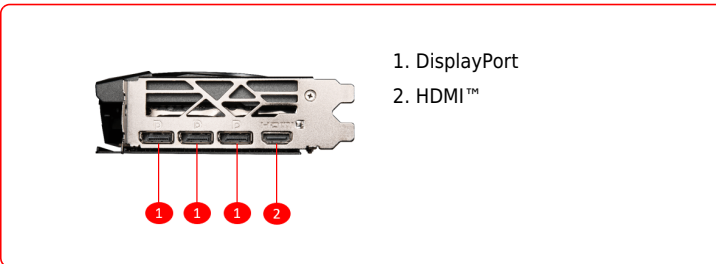

CONNECTIONS

1. DisplayPort
2. HDMI™

FEATURES

TRI FROZR 3

Stay cool and quiet. MSI's TRI FROZR 3 thermal design enhances heat dissipation all around the graphics card.

TORX FAN 5.0

Fan blades linked by ring arcs and a fan cowl work together to stabilize and maintain high-pressure airflow.

Airflow Control

Sections of different heatsink fins disrupt unwanted airflow harmonics and reduce noise.

Core Pipe

Precision-machined heat pipes ensure max contact to the GPU and spread heat along the full length of the heatsink.