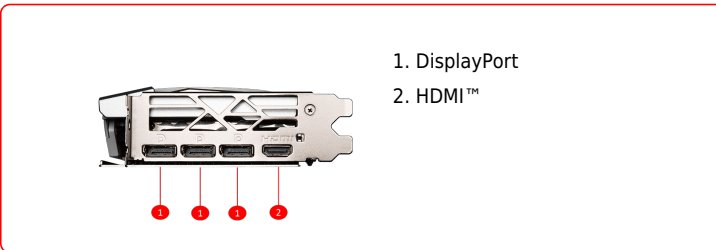

CONNECTIONS

1. DisplayPort
2. HDMI™

FEATURES

TRI FROZR 3

Stay cool and quiet. MSI's TRI FROZR 3 thermal design enhances heat dissipation all around the graphics card.

TORX FAN 5.0

Fan blades linked by ring arcs and a fan cowl work together to stabilize and maintain high-pressure airflow.

Copper Baseplate

A solid nickel-plated copper baseplate transfers heat from the GPU to all heat pipes for better cooling.

Core Pipe

Precision-machined heat pipes ensure max contact to the GPU and spread heat along the full length of the heatsink.

Airflow Control

Sections of different heatsink fins disrupt unwanted airflow harmonics and reduce noise.

Metal Backplate

Thermal pads under the sturdy metal backplate provide additional cooling while the flow-through ventilation reduces trapped heat.

Zero Frozr

The fans completely stop when temperatures are relatively low, eliminating all noise.

MSI Center

The exclusive MSI Center software lets you monitor, tweak and optimize MSI products in real-time.