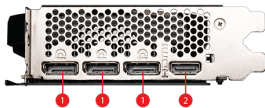

SPECIFICATIONS

Memory	16GB GDDR6
Power connectors	8-pin x 1
Grafik Motoru	NVIDIA® GeForce RTX™ 4060 Ti
Veriyolu Standardı	PCI Express® Gen 4 x16 (uses x8)
Bellek Arayüzü	128-bit
Çekirdek Hızı(MHz)	Extreme Performance: 2550 MHz (MSI Center) Boost: 2535 MHz
Bellek Hızı(MHz)	18 Gbps
Maximum Displays	4
Power consumption (W)	165 W
HDCP Desteği	Y
Output	DisplayPort x 3 (v1.4a) HDMI™ x 1 (Supports 4K@120Hz HDR and 8K@60Hz HDR and Variable Refresh Rate (VRR) as specified in HDMI™ 2.1a)
Digital Maximum Resolution	7680 x 4320
Recommended Power Supply (W)	550 W
DirectX Desteği	12 Ultimate
Boyutlar (mm)	199 x 120 x 42 mm

CONNECTIONS

1. DisplayPort
2. HDMI™

FEATURES

Dual Fan

Two fans and a huge heatsink ensure a cool and quiet experience for you.

TORX FAN 4.0

A masterpiece of teamwork, fan blades work in pairs to create unprecedented levels of focused air pressure.

Metal Backplate

Thermal pads under the sturdy metal backplate provide additional cooling while the flow-through ventilation reduces trapped heat.

Zero Frozr

The fans completely stop when temperatures are relatively low, eliminating all noise.