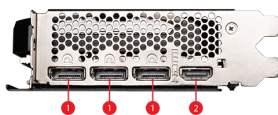

SPECIFICATIONS

Memory	16GB GDDR6
Power connectors	8-pin x 1
Grafik Motoru	NVIDIA® GeForce RTX™ 4060 Ti
Veriyolu Standardı	PCI Express® Gen 4 x16 (uses x8)
Bellek Arayüzü	128-bit
Çekirdek Hızı(MHz)	Extreme Performance: 2550 MHz (MSI Center) Boost: 2535 MHz
Bellek Hızı(MHz)	18 Gbps
Maximum Displays	4
Power consumption (W)	165 W
HDCP Desteği	Y
Output	DisplayPort x 3 (v1.4a) HDMI™ x 1 (Supports 4K@120Hz HDR and 8K@60Hz HDR and Variable Refresh Rate (VRR) as specified in HDMI™ 2.1a)
Recommended Power Supply (W)	550 W
Digital Maximum Resolution	7680 x 4320
DirectX Desteği	12 Ultimate
Boyutlar (mm)	308 x 120 x 42 mm

CONNECTIONS

1. DisplayPort
2. HDMI™

FEATURES

Triple Fan

Three fans and a huge heatsink ensure a cool and quiet experience for you.

TORX FAN 4.0

A masterpiece of teamwork, fan blades work in pairs to create unprecedented levels of focused air pressure.

Copper Baseplate

A solid nickel-plated copper baseplate transfers heat from the GPU to all heat pipes for better cooling.

Core Pipe

Precision-machined heat pipes ensure max contact to the GPU and spread heat along the full length of the heatsink.

Airflow Control

Don't sweat it, Airflow Control guides the air to exactly where it needs to be for maximum cooling.

Metal Backplate

Thermal pads under the sturdy metal backplate provide additional cooling while the flow-through ventilation reduces trapped heat.