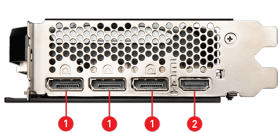

SPECIFICATIONS

Memory	8GB GDDR6
Power connectors	8-pin x 1
Grafik Motoru	NVIDIA® GeForce RTX™ 4060 Ti
Veriyolu Standardı	PCI Express® Gen 4 x16 (uses x8)
Bellek Arayüzü	128-bit
Çekirdek Hızı(MHz)	Extreme Performance: 2580 MHz (MSI Center) Boost: 2565 MHz
Bellek Hızı(MHz)	18 Gbps
Maximum Displays	4
Power consumption (W)	160 W
HDCP Desteği	Y
Output	DisplayPort x 3 (v1.4a) HDMI™ x 1 (Supports 4K@120Hz HDR and 8K@60Hz HDR and Variable Refresh Rate (VRR) as specified in HDMI™ 2.1a)
Recommended Power Supply (W)	550 W
Digital Maximum Resolution	7680 x 4320
DirectX Desteği	12 Ultimate
Boyutlar (mm)	308 x 120 x 43 mm

CONNECTIONS

1. DisplayPort
2. HDMI™

FEATURES

Triple Fan

Three fans and a huge heatsink ensure a cool and quiet experience for you.

TORX FAN 4.0

A masterpiece of teamwork, fan blades work in pairs to create unprecedented levels of focused air pressure.

Copper Baseplate

A solid nickel-plated copper baseplate transfers heat from the GPU to all heat pipes for better cooling.

Core Pipe

Precision-machined heat pipes ensure max contact to the GPU and spread heat along the full length of the heatsink.

Airflow Control

Don't sweat it, Airflow Control guides the air to exactly where it needs to be for maximum cooling.

Reinforcing Backplate

The reinforcing backplate features a flow-through design that provides additional ventilation.