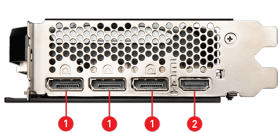

SPECIFICATIONS

Memory	8GB GDDR6
Power connectors	8-pin x 1
Grafik Motoru	NVIDIA® GeForce RTX™ 4060 Ti
Veriyolu Standardı	PCI Express® Gen 4 x16 (uses x8)
Bellek Arayüzü	128-bit
Çekirdek Hızı(MHz)	Extreme Performance: 2550 MHz (MSI Center) Boost: 2535 MHz
Bellek Hızı(MHz)	18 Gbps
Maximum Displays	4
Power consumption (W)	160 W
HDCP Desteği	Y
Output	DisplayPort x 3 (v1.4a) HDMI™ x 1 (Supports 4K@120Hz HDR and 8K@60Hz HDR and Variable Refresh Rate (VRR) as specified in HDMI™ 2.1a)
Recommended Power Supply (W)	550 W
Digital Maximum Resolution	7680 x 4320
DirectX Desteği	12 Ultimate
Boyutlar (mm)	308 x 120 x 43 mm

CONNECTIONS

1. DisplayPort
2. HDMI™

FEATURES

Triple Fan

Three fans and a huge heatsink ensure a cool and quiet experience for you.

TORX FAN 4.0

A masterpiece of teamwork, fan blades work in pairs to create unprecedented levels of focused air pressure.

Copper Baseplate

A solid nickel-plated copper baseplate transfers heat from the GPU to all heat pipes for better cooling.

Core Pipe

Precision-machined heat pipes ensure max contact to the GPU and spread heat along the full length of the heatsink.

Airflow Control

Don't sweat it, Airflow Control guides the air to exactly where it needs to be for maximum cooling.

Reinforcing Backplate

The reinforcing backplate features a flow-through design that provides additional ventilation.