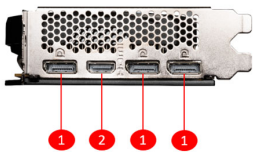

Reinforcing Backplate

The reinforcing backplate features a flow-through design that provides additional ventilation.

Zero Frozr

The fans completely stop when temperatures are relatively low, eliminating all noise.

CONNECTIONS

1. DisplayPort
2. HDMI™