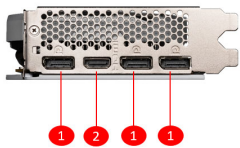

SPECIFICATIONS

Memory	8GB GDDR6
Power connectors	8-pin x 1
Grafik Motoru	NVIDIA® GeForce RTX™ 4060
Veriyolu Standardı	PCI Express® Gen 4 x 8
Bellek Arayüzü	128-bit
Çekirdek Hızı(MHz)	Extreme Performance: 2475 MHz (MSI Center) Boost: 2460 MHz
Bellek Hızı(MHz)	17 Gbps
Maximum Displays	4
Power consumption (W)	115 W
Output	DisplayPort x 3 (v1.4a) HDMI™ x 1 (Supports 4K@120Hz HDR and 8K@60Hz HDR and Variable Refresh Rate (VRR) as specified in HDMI™ 2.1a)
HDCP Desteği	Y
Digital Maximum Resolution	7680 x 4320
Recommended Power Supply (W)	550 W
DirectX Desteği	12 Ultimate
Boyutlar (mm)	199 x 120 x 41 mm

CONNECTIONS

1. DisplayPort
2. HDMI™

FEATURES

Dual Fan

Two fans and a huge heatsink ensure a cool and quiet experience for you.

TORX FAN 4.0

A masterpiece of teamwork, fan blades work in pairs to create unprecedented levels of focused air pressure.

Zero Froz

The fans completely stop when temperatures are relatively low, eliminating all noise.

Reinforcing Backplate

The reinforcing backplate features a flow-through design that provides additional ventilation.