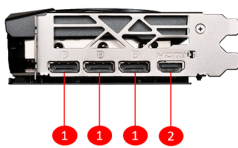

SPECIFICATIONS

Memory	12GB GDDR6X
Power connectors	16-pin x 1
Grafik Motoru	NVIDIA® GeForce RTX™ 4070
Veriyolu Standardı	PCI Express® Gen 4
Bellek Arayüzü	192-bit
Çekirdek Hızı(MHz)	Extreme Performance: 2490 MHz (MSI Center) Boost: 2475 MHz
Bellek Hızı(MHz)	21 Gbps
Maximum Displays	4
Power consumption (W)	215W
Output	DisplayPort x 3 (v1.4a) HDMI™ x 1 (Supports 4K@120Hz HDR and 8K@60Hz HDR and Variable Refresh Rate (VRR) as specified in HDMI 2.1a)
HDCP Desteği	Y
Digital Maximum Resolution	7680 x 4320
Recommended Power Supply (W)	650W
DirectX Desteği	12 Ultimate
Boyutlar (mm)	307 x 125 x 46 mm

CONNECTIONS

1. DisplayPort
2. HDMI™

FEATURES

TRI FROZR 3

Stay cool and quiet. MSI's TRI FROZR 3 thermal design enhances heat dissipation all around the graphics card.

TORX FAN 5.0

Fan blades linked by ring arcs and a fan cowl work together to stabilize and maintain high-pressure airflow.

Airflow Control

Sections of different heatsink fins disrupt unwanted airflow harmonics and reduce noise.

Copper Baseplate

A solid nickel-plated copper baseplate transfers heat from the GPU to all heat pipes for better cooling.

Core Pipe

Precision-machined heat pipes ensure max contact to the GPU and spread heat along the full length of the heatsink.

Metal Backplate

Thermal pads under the sturdy metal backplate provide additional cooling while the flow-through ventilation reduces trapped heat.