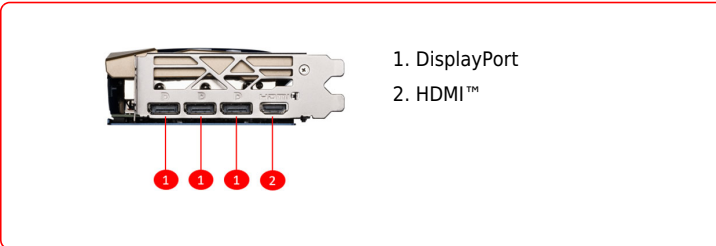

SPECIFICATIONS

Memory	12GB GDDR6X
Power connectors	16-pin x 1
Grafik Motoru	NVIDIA® GeForce RTX™ 4070 SUPER
Veriyolu Standardı	PCI Express® Gen 4
Bellek Arayüzü	192-bit
Çekirdek Hızı(MHz)	Extreme Performance: 2490 MHz (MSI Center) Boost: 2475 MHz
Bellek Hızı(MHz)	21 Gbps
Maximum Displays	4
Power consumption (W)	220 W
Output	DisplayPort x 3 (v1.4a) HDMI™ x 1 (Supports 4K@120Hz HDR and 8K@60Hz HDR and Variable Refresh Rate (VRR) as specified in HDMI™ 2.1a)
HDCP Desteği	Y
Digital Maximum Resolution	7680 x 4320
Recommended Power Supply (W)	650 W
DirectX Desteği	12 Ultimate
Boyutlar (mm)	307 x 125 x 46 mm

CONNECTIONS

FEATURES

- TRI FROZR 3**
Stay cool and quiet. MSI's TRI FROZR 3 thermal design enhances heat dissipation all around the graphics card.
- TORX FAN 5.0**
Fan blades linked by ring arcs and a fan cowl work together to stabilize and maintain high-pressure airflow.
- Copper Baseplate**
A solid nickel-plated copper baseplate transfers heat from the GPU to all heat pipes for better cooling.
- Core Pipe**
Precision-machined heat pipes ensure max contact to the GPU and spread heat along the full length of the heatsink.
- Airflow Control**
Sections of different heatsink fins disrupt unwanted airflow harmonics and reduce noise.
- Zero Frozr**
The fans completely stop when temperatures are relatively low, eliminating all noise.
- Metal Backplate**
A sturdy backplate helps to strengthen the graphics card while a flow-through design reduces trapped heat.
- MSI Center**
The exclusive MSI Center software lets you monitor, tweak and optimize MSI products in real-time.