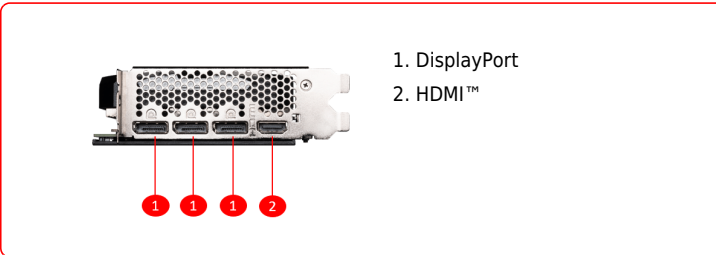

SPECIFICATIONS

Memory	12GB GDDR6X
Grafik Motoru	NVIDIA® GeForce RTX™ 4070 SUPER
Veriyolu Standardı	PCI Express® Gen 4
Bellek Arayüzü	192-bit
Çekirdek Hızı(MHz)	Extreme Performance: 2520 MHz (MSI Center) Boost: 2505 MHz
Bellek Hızı(MHz)	21 Gbps
Maximum Displays	4
Output	DisplayPort x 3 (v1.4a) HDMI™ x 1 (Supports 4K@120Hz HDR, 8K@60Hz HDR, and Variable Refresh Rate as specified in HDMI™ 2.1a)
HDCP Desteği	Y
Power consumption (W)	220 W
Recommended Power Supply (W)	650 W
Digital Maximum Resolution	7680 x 4320
DirectX Desteği	12 Ultimate
Boyutlar (mm)	308 x 120 x 43 mm

CONNECTIONS

FEATURES

Triple Fan

Three fans and a huge heatsink ensure a cool and quiet experience for you.

TORX FAN 4.0

A masterpiece of teamwork, fan blades work in pairs to create unprecedented levels of focused air pressure.

Copper Baseplate

A solid nickel-plated copper baseplate transfers heat from the GPU to all heat pipes for better cooling.

Core Pipe

Precision-machined heat pipes ensure max contact to the GPU and spread heat along the full length of the heatsink.