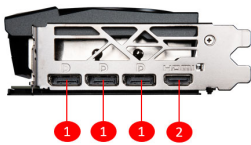

SPECIFICATIONS

Memory	12GB GDDR6X
Power connectors	16-pin x 1
Grafik Motoru	NVIDIA® GeForce RTX™ 4070 Ti
Veriyolu Standardı	PCI Express® Gen 4
Bellek Arayüzü	192-bit
Çekirdek Hızı(MHz)	Extreme Performance: 2745 MHz (MSI Center) Boost: 2730 MHz
Bellek Hızı(MHz)	21 Gbps
Maximum Displays	4
Power consumption (W)	285 W
Output	DisplayPort x 3 (v1.4a) HDMI™ x 1 (Supports 4K@120Hz HDR and 8K@60Hz HDR and Variable Refresh Rate (VRR) as specified in HDMI 2.1a)
HDCP Desteği	Y
Recommended Power Supply (W)	700 W
Digital Maximum Resolution	7680 x 4320
DirectX Desteği	12 Ultimate
Boyutlar (mm)	307 x 125 x 51 mm

CONNECTIONS

1. DisplayPort
2. HDMI™

FEATURES

TRI FROZR 3

Stay cool and quiet. MSI's TRI FROZR 3 thermal design enhances heat dissipation all around the graphics card.

TORX FAN 5.0

Fan blades linked by ring arcs and a fan cowl work together to stabilize and maintain high-pressure airflow.

Airflow Control

Sections of different heatsink fins disrupt unwanted airflow harmonics and reduce noise.

Copper Baseplate

A solid nickel-plated copper baseplate transfers heat from the GPU to all heat pipes for better cooling.

Core Pipe

Precision-machined heat pipes ensure max contact to the GPU and spread heat along the full length of the heatsink.

Metal Backplate

Thermal pads under the sturdy metal backplate provide additional cooling while the flow-through ventilation reduces trapped heat.