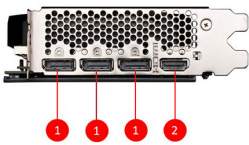

SPECIFICATIONS

Memory	16GB GDDR6X
Power connectors	16-pin x 1
Grafik Motoru	NVIDIA® GeForce RTX™ 4070 Ti SUPER
Veriyolu Standardı	PCI Express® Gen 4
Bellek Arayüzü	256-bit
Çekirdek Hızı(MHz)	Extreme Performance: 2625 MHz (MSI Center) Boost: 2610 MHz
Bellek Hızı(MHz)	21 Gbps
Maximum Displays	4
HDCP Desteği	Y
Power consumption (W)	285 W
Output	DisplayPort x 3 (v1.4a) HDMI™ x 1 (Supports 4K@120Hz HDR, 8K@60Hz HDR, and Variable Refresh Rate as specified in HDMI™ 2.1a)
Digital Maximum Resolution	7680 x 4320
Recommended Power Supply (W)	700 W
DirectX Desteği	12 Ultimate
Boyutlar (mm)	308 x 120 x 43 mm

CONNECTIONS

1. DisplayPort
2. HDMI™

FEATURES

Afterburner

Take full control with the most recognized and widely used graphics card overlocking software in the world.

Triple Fan

Three fans and a huge heatsink ensure a cool and quiet experience for you.

TORX FAN 4.0

A masterpiece of teamwork, fan blades work in pairs to create unprecedented levels of focused air pressure.

Core Pipe

Precision-machined heat pipes ensure max contact to the GPU and spread heat along the full length of the heatsink.

Airflow Control

Don't sweat it, Airflow Control guides the air to exactly where it needs to be for maximum cooling.

Copper Baseplate

A solid nickel-plated copper baseplate transfers heat from the GPU to all heat pipes for better cooling.