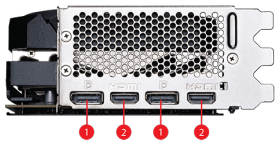

## SPECIFICATIONS

<b>Memory</b>	16GB GDDR6X
<b>Power connectors</b>	16-pin x1
<b>Grafik Motoru</b>	NVIDIA® GeForce RTX™ 4070 Ti SUPER
<b>Veriyolu Standardı</b>	PCI Express® Gen 4
<b>Bellek Arayüzü</b>	256-bit
<b>Çekirdek Hızı(MHz)</b>	Extreme Performance: 2655 MHz (MSI Center) Boost: 2640 MHz
<b>Bellek Hızı(MHz)</b>	21 Gbps
<b>Maximum Displays</b>	4
<b>Output</b>	DisplayPort x 2 (v1.4a) HDMI™ x 2 (Supports 4K@120Hz HDR, 8K@60Hz HDR, and Variable Refresh Rate as specified in HDMI™ 2.1a)
<b>HDCP Desteği</b>	Y
<b>Power consumption (W)</b>	295 W
<b>Digital Maximum Resolution</b>	7680 x 4320
<b>Recommended Power Supply (W)</b>	700 W
<b>DirectX Desteği</b>	12 Ultimate
<b>Boyutlar (mm)</b>	322 x 136 x 62 mm

## CONNECTIONS

1. DisplayPort
2. HDMI™

### Solid Baseplate

A solid baseplate transfers heat from the GPU to all heat pipes for better cooling.