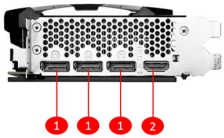

SPECIFICATIONS

Memory	12GB GDDR6X
Power connectors	16-pin x 1
Grafik Motoru	NVIDIA® GeForce RTX™ 4070 Ti
Veriyolu Standardı	PCI Express® Gen 4
Bellek Arayüzü	192-bit
Çekirdek Hızı(MHz)	Extreme Performance: 2655 MHz (MSI Center) Boost: 2640 MHz
Bellek Hızı(MHz)	21 Gbps
Maximum Displays	4
Power consumption (W)	285 W
HDCP Desteği	Y
Output	DisplayPort x 3 (v1.4a) HDMI™ x 1 (Supports 4K@120Hz HDR, 8K@60Hz HDR, and Variable Refresh Rate as specified in HDMI™ 2.1a)
Digital Maximum Resolution	7680 x 4320
Recommended Power Supply (W)	700 W
DirectX Desteği	12 Ultimate
Boyutlar (mm)	242 x 125 x 51 mm

CONNECTIONS

1. DisplayPort
2. HDMI™

FEATURES

Dual Fan

Two fans and a huge heatsink ensure a cool and quiet experience for you.

TORX FAN 4.0

A masterpiece of teamwork, fan blades work in pairs to create unprecedented levels of focused air pressure.

Copper Baseplate

A solid nickel-plated copper baseplate transfers heat from the GPU to all heat pipes for better cooling.

Core Pipe

Precision-machined heat pipes ensure max contact to the GPU and spread heat along the full length of the heatsink.

Reinforcing Backplate

The reinforcing backplate features a flow-through design that provides additional ventilation.

Zero Frozr

The fans completely stop when temperatures are relatively low, eliminating all noise.