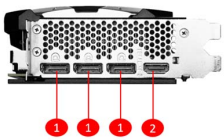

SPECIFICATIONS

Memory	12GB GDDR6X
Power connectors	16-pin x 1
Grafik Motoru	NVIDIA® GeForce RTX™ 4070 Ti
Veriyolu Standardı	PCI Express® Gen 4
Bellek Arayüzü	192-bit
Çekirdek Hızı(MHz)	Extreme Performance: 2625 MHz (MSI Center) Boost: 2610 MHz
Bellek Hızı(MHz)	21 Gbps
Maximum Displays	4
Power consumption (W)	285 W
HDCP Desteği	Y
Output	DisplayPort x 3 (v1.4a) HDMI™ x 1 (Supports 4K@120Hz HDR, 8K@60Hz HDR, and Variable Refresh Rate as specified in HDMI™ 2.1a)
Digital Maximum Resolution	7680 x 4320
Recommended Power Supply (W)	700 W
DirectX Desteği	12 Ultimate
Boyutlar (mm)	242 x 125 x 51 mm

CONNECTIONS

1. DisplayPort
2. HDMI™

FEATURES

Dual Fan

Two fans and a huge heatsink ensure a cool and quiet experience for you.

TORX FAN 4.0

A masterpiece of teamwork, fan blades work in pairs to create unprecedented levels of focused air pressure.

Copper Baseplate

A solid nickel-plated copper baseplate transfers heat from the GPU to all heat pipes for better cooling.

Core Pipe

Precision-machined heat pipes ensure max contact to the GPU and spread heat along the full length of the heatsink.

Reinforcing Backplate

The reinforcing backplate features a flow-through design that provides additional ventilation.

Zero Frozr

The fans completely stop when temperatures are relatively low, eliminating all noise.