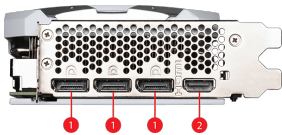

SPECIFICATIONS

Memory	12GB GDDR6X
Power connectors	16-pin x 1
Grafik Motoru	NVIDIA® GeForce RTX™ 4070 Ti
Veriyolu Standardı	PCI Express® Gen 4
Bellek Arayüzü	192-bit
Çekirdek Hızı(MHz)	Extreme Performance: 2655 MHz (MSI Center) Boost: 2640 MHz
Bellek Hızı(MHz)	21 Gbps
Maximum Displays	4
HDCP Desteği	Y
Power consumption (W)	285 W
Output	DisplayPort x 3 (v1.4a) HDMI™ x 1 (Supports 4K@120Hz HDR, 8K@60Hz HDR, and Variable Refresh Rate as specified in HDMI™ 2.1a)
Digital Maximum Resolution	7680 x 4320
Recommended Power Supply (W)	700 W
DirectX Desteği	12 Ultimate
Boyutlar (mm)	242 x 125 x 51 mm

CONNECTIONS

1. DisplayPort
2. HDMI™

FEATURES

Dual Fan

Two fans and a huge heatsink ensure a cool and quiet experience for you.

TORX FAN 4.0

A masterpiece of teamwork, fan blades work in pairs to create unprecedented levels of focused air pressure.

Copper Baseplate

A solid nickel-plated copper baseplate transfers heat from the GPU to all heat pipes for better cooling.

Core Pipe

Precision-machined heat pipes ensure max contact to the GPU and spread heat along the full length of the heatsink.

Reinforcing Backplate

The reinforcing backplate features a flow-through design that provides additional ventilation.

Zero Frozr

The fans completely stop when temperatures are relatively low, eliminating all noise.