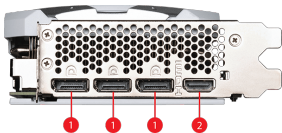

SPECIFICATIONS

Memory	12GB GDDR6X
Power connectors	16-pin x 1
Grafik Motoru	NVIDIA® GeForce RTX™ 4070 Ti
Veriyolu Standardı	PCI Express® Gen 4
Bellek Arayüzü	192-bit
Çekirdek Hızı(MHz)	Extreme Performance: 2625 MHz (MSI Center) Boost: 2610 MHz
Bellek Hızı(MHz)	21 Gbps
Maximum Displays	4
HDCP Desteği	Y
Power consumption (W)	285 W
Output	DisplayPort x 3 (v1.4a) HDMI™ x 1 (Supports 4K@120Hz HDR, 8K@60Hz HDR, and Variable Refresh Rate as specified in HDMI™ 2.1a)
Digital Maximum Resolution	7680 x 4320
Recommended Power Supply (W)	700 W
DirectX Desteği	12 Ultimate
Boyutlar (mm)	242 x 125 x 51 mm

CONNECTIONS

1. DisplayPort
2. HDMI™

FEATURES

Dual Fan

Two fans and a huge heatsink ensure a cool and quiet experience for you.

TORX FAN 4.0

A masterpiece of teamwork, fan blades work in pairs to create unprecedented levels of focused air pressure.

Copper Baseplate

A solid nickel-plated copper baseplate transfers heat from the GPU to all heat pipes for better cooling.

Core Pipe

Precision-machined heat pipes ensure max contact to the GPU and spread heat along the full length of the heatsink.

Reinforcing Backplate

The reinforcing backplate features a flow-through design that provides additional ventilation.

Zero Frozr

The fans completely stop when temperatures are relatively low, eliminating all noise.