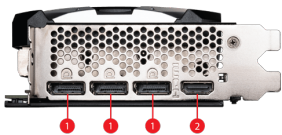

SPECIFICATIONS

Memory	12GB GDDR6X
Power connectors	16-pin x 1
Grafik Motoru	NVIDIA® GeForce RTX™ 4070 Ti
Veriyolu Standardı	PCI Express® Gen 4
Bellek Arayüzü	192-bit
Çekirdek Hızı(MHz)	Extreme Performance: 2625 MHz (MSI Center) Boost: 2610 MHz
Bellek Hızı(MHz)	21 Gbps
Maximum Displays	4
HDCP Desteği	Y
Output	DisplayPort x 3 (v1.4a) HDMI™ x 1 (Supports 4K@120Hz HDR, 8K@60Hz HDR, and Variable Refresh Rate as specified in HDMI™ 2.1a)
Power consumption (W)	285 W
Digital Maximum Resolution	7680 x 4320
Recommended Power Supply (W)	700 W
DirectX Desteği	12 Ultimate
Boyutlar (mm)	308 x 120 x 52 mm

CONNECTIONS

1. DisplayPort
2. HDMI™

FEATURES

Triple Fan

Three fans and a huge heatsink ensure a cool and quiet experience for you.

TORX FAN 4.0

A masterpiece of teamwork, fan blades work in pairs to create unprecedented levels of focused air pressure.

Copper Baseplate

A solid nickel-plated copper baseplate transfers heat from the GPU to all heat pipes for better cooling.

Core Pipe

Precision-machined heat pipes ensure max contact to the GPU and spread heat along the full length of the heatsink.

Airflow Control

Don't sweat it, Airflow Control guides the air to exactly where it needs to be for maximum cooling.

Reinforcing Backplate

The reinforcing backplate features a flow-through design that provides additional ventilation.