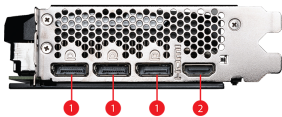

SPECIFICATIONS

Memory	12GB GDDR6X
Power connectors	8-pin x 1
Grafik Motoru	NVIDIA® GeForce RTX™ 4070
Veriyolu Standardı	PCI Express® Gen 4
Bellek Arayüzü	192-bit
Çekirdek Hızı(MHz)	Extreme Performance: 2520 MHz (MSI Center) Boost: 2505 MHz
Bellek Hızı(MHz)	21 Gbps
Maximum Displays	4
HDCP Desteği	Y
Power consumption (W)	200 W
Output	DisplayPort x 3 (v1.4a) HDMI™ x 1 (Supports 4K@120Hz HDR, 8K@60Hz HDR, and Variable Refresh Rate as specified in HDMI™ 2.1a)
Digital Maximum Resolution	7680 x 4320
Recommended Power Supply (W)	650 W
DirectX Desteği	12 Ultimate
Boyutlar (mm)	242 x 125 x 43 mm

CONNECTIONS

1. DisplayPort
2. HDMI™

FEATURES

Dual Fan

Two fans and a huge heatsink ensure a cool and quiet experience for you.

TORX FAN 4.0

A masterpiece of teamwork, fan blades work in pairs to create unprecedented levels of focused air pressure.

Copper Baseplate

A solid nickel-plated copper baseplate transfers heat from the GPU to all heat pipes for better cooling.

Core Pipe

Precision-machined heat pipes ensure max contact to the GPU and spread heat along the full length of the heatsink.

Reinforcing Backplate

The reinforcing backplate features a flow-through design that provides additional ventilation.

Zero Frozr

The fans completely stop when temperatures are relatively low, eliminating all noise.