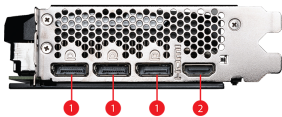

SPECIFICATIONS

Memory	12GB GDDR6X
Power connectors	8-pin x 1
Grafik Motoru	NVIDIA® GeForce RTX™ 4070
Veriyolu Standardı	PCI Express® Gen 4
Bellek Arayüzü	192-bit
Çekirdek Hızı(MHz)	Extreme Performance: 2490 MHz (MSI Center) Boost: 2475 MHz
Bellek Hızı(MHz)	21 Gbps
Maximum Displays	4
HDCP Desteği	Y
Power consumption (W)	200 W
Output	DisplayPort x 3 (v1.4a) HDMI™ x 1 (Supports 4K@120Hz HDR, 8K@60Hz HDR, and Variable Refresh Rate as specified in HDMI™ 2.1a)
Digital Maximum Resolution	7680 x 4320
Recommended Power Supply (W)	650 W
DirectX Desteği	12 Ultimate
Boyutlar (mm)	242 x 125 x 43 mm

CONNECTIONS

1. DisplayPort
2. HDMI™

FEATURES

Dual Fan

Two fans and a huge heatsink ensure a cool and quiet experience for you.

TORX FAN 4.0

A masterpiece of teamwork, fan blades work in pairs to create unprecedented levels of focused air pressure.

Copper Baseplate

A solid nickel-plated copper baseplate transfers heat from the GPU to all heat pipes for better cooling.

Core Pipe

Precision-machined heat pipes ensure max contact to the GPU and spread heat along the full length of the heatsink.

Reinforcing Backplate

The reinforcing backplate features a flow-through design that provides additional ventilation.

Zero Frozr

The fans completely stop when temperatures are relatively low, eliminating all noise.