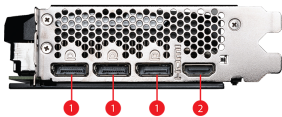

SPECIFICATIONS

Memory	12GB GDDR6
Power connectors	8-pin x 1
Grafik Motoru	NVIDIA® GeForce RTX™ 4070
Veriyolu Standardı	PCI Express® Gen 4
Bellek Arayüzü	192-bit
Çekirdek Hızı(MHz)	Extreme Performance: 2490 MHz (MSI Center) Boost: 2475 MHz
Bellek Hızı(MHz)	20 Gbps
Maximum Displays	4
HDCP Desteği	Y
Power consumption (W)	200 W
Output	DisplayPort x 3 (v1.4a) HDMI™ x 1 (Supports 4K@120Hz HDR, 8K@60Hz HDR, and Variable Refresh Rate as specified in HDMI™ 2.1a)
Digital Maximum Resolution	7680 x 4320
Recommended Power Supply (W)	650 W
DirectX Desteği	12 Ultimate
Boyutlar (mm)	242 x 125 x 43 mm

CONNECTIONS

1. DisplayPort
2. HDMI™

FEATURES

Dual Fan

Two fans and a huge heatsink ensure a cool and quiet experience for you.

TORX FAN 4.0

A masterpiece of teamwork, fan blades work in pairs to create unprecedented levels of focused air pressure.

Copper Baseplate

A solid nickel-plated copper baseplate transfers heat from the GPU to all heat pipes for better cooling.

Core Pipe

Precision-machined heat pipes ensure max contact to the GPU and spread heat along the full length of the heatsink.

Reinforcing Backplate

The reinforcing backplate features a flow-through design that provides additional ventilation.

Zero Frozr

The fans completely stop when temperatures are relatively low, eliminating all noise.