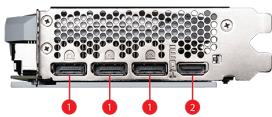

SPECIFICATIONS

Memory	12GB GDDR6X
Power connectors	8-pin x 1
Grafik Motoru	NVIDIA® GeForce RTX™ 4070
Veriyolu Standardı	PCI Express® Gen 4
Bellek Arayüzü	192-bit
Çekirdek Hızı(MHz)	Extreme Performance: 2520 MHz (MSI Center) Boost: 2505 MHz
Bellek Hızı(MHz)	21 Gbps
Maximum Displays	4
HDCP Desteği	Y
Power consumption (W)	200 W
Output	DisplayPort x 3 (v1.4a) HDMI™ x 1 (Supports 4K@120Hz HDR, 8K@60Hz HDR, and Variable Refresh Rate as specified in HDMI™ 2.1a)
Digital Maximum Resolution	7680 x 4320
Recommended Power Supply (W)	650 W
DirectX Desteği	12 Ultimate
Boyutlar (mm)	242 x 125 x 43 mm

CONNECTIONS

1. DisplayPort
2. HDMI™

FEATURES

Dual Fan

Two fans and a huge heatsink ensure a cool and quiet experience for you.

TORX FAN 4.0

A masterpiece of teamwork, fan blades work in pairs to create unprecedented levels of focused air pressure.

Copper Baseplate

A solid nickel-plated copper baseplate transfers heat from the GPU to all heat pipes for better cooling.

Core Pipe

Precision-machined heat pipes ensure max contact to the GPU and spread heat along the full length of the heatsink.

Reinforcing Backplate

The reinforcing backplate features a flow-through design that provides additional ventilation.

Zero Frozr

The fans completely stop when temperatures are relatively low, eliminating all noise.