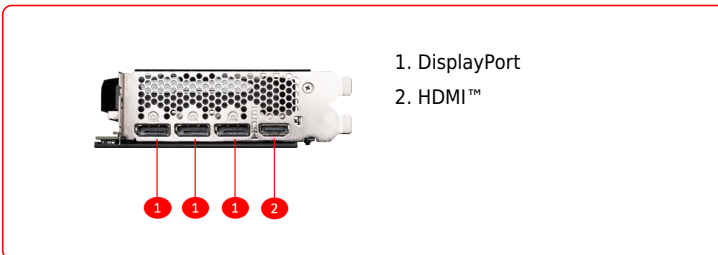

SPECIFICATIONS

Memory	12GB GDDR6X
Power connectors	8-pin x 1
Grafik Motoru	NVIDIA® GeForce RTX™ 4070
Veriyolu Standardı	PCI Express® Gen 4
Bellek Arayüzü	192-bit
Çekirdek Hızı(MHz)	Extreme Performance: 2490 MHz (MSI Center) Boost: 2475 MHz
Bellek Hızı(MHz)	21 Gbps
Maximum Displays	4
Output	DisplayPort x 3 (v1.4a) HDMI™ x 1 (Supports 4K@120Hz HDR, 8K@60Hz HDR, and Variable Refresh Rate as specified in HDMI™ 2.1a)
HDCP Desteği	Y
Power consumption (W)	200 W
Digital Maximum Resolution	7680 x 4320
Recommended Power Supply (W)	650 W
DirectX Desteği	12 Ultimate
Boyutlar (mm)	308 x 120 x 43 mm

CONNECTIONS

FEATURES

Triple Fan

Three fans and a huge heatsink ensure a cool and quiet experience for you.

TORX FAN 4.0

A masterpiece of teamwork, fan blades work in pairs to create unprecedented levels of focused air pressure.

Copper Baseplate

A solid nickel-plated copper baseplate transfers heat from the GPU to all heat pipes for better cooling.

Core Pipe

Precision-machined heat pipes ensure max contact to the GPU and spread heat along the full length of the heatsink.