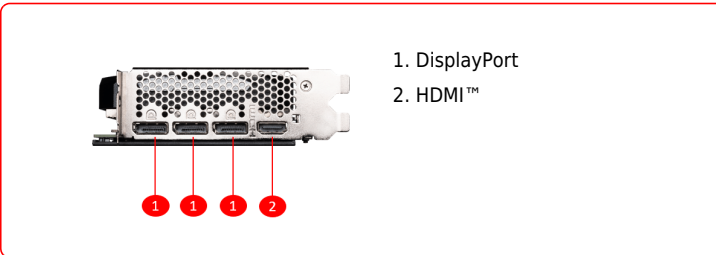

CONNECTIONS

FEATURES

Triple Fan

Three fans and a huge heatsink ensure a cool and quiet experience for you.

TORX FAN 4.0

A masterpiece of teamwork, fan blades work in pairs to create unprecedented levels of focused air pressure.

Copper Baseplate

A solid nickel-plated copper baseplate transfers heat from the GPU to all heat pipes for better cooling.

Core Pipe

Precision-machined heat pipes ensure max contact to the GPU and spread heat along the full length of the heatsink.

Reinforcing Backplate

The reinforcing backplate features a flow-through design that provides additional ventilation.

Airflow Control

Don't sweat it, Airflow Control guides the air to exactly where it needs to be for maximum cooling.

MSI Center

The exclusive MSI Center software lets you monitor, tweak and optimize MSI products in real-time.

Afterburner

Take full control with the most recognized and widely used graphics card overlocking software in the world.